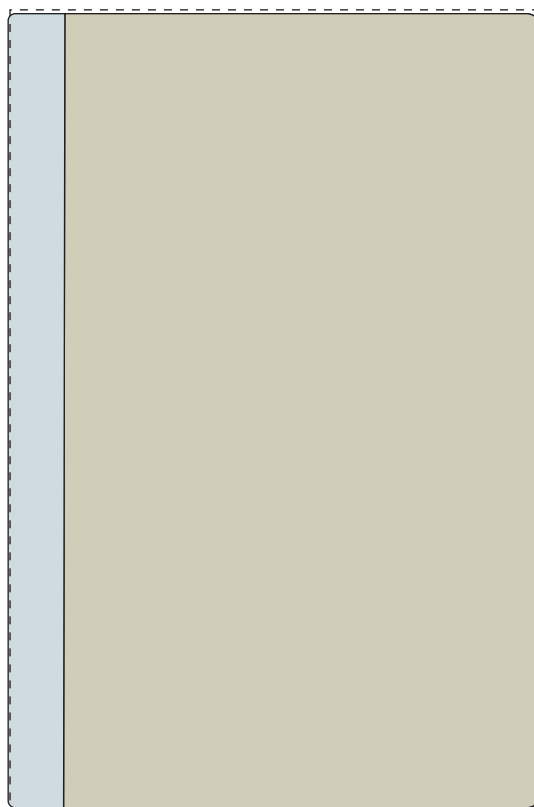

Your Ref:

Quantity:

Product Code: QS1690

Our Ref:

Version: 1

Product Colour: WHITE

PRINTING CONCERNS:**PRODUCT INFO:**

We stock this item in the following colours

**PANTONE REFERENCE(S)**
 Full colour edge to edge

ARTWORK SCALE 50%

Product Image for visualisation
- colours may vary

The dashed line is to demonstrate print area and will not appear on your printed item

To proceed, please approve visual via the online system.

ARTWORK SCALE 100%

Max print area: 141mm x 212mm